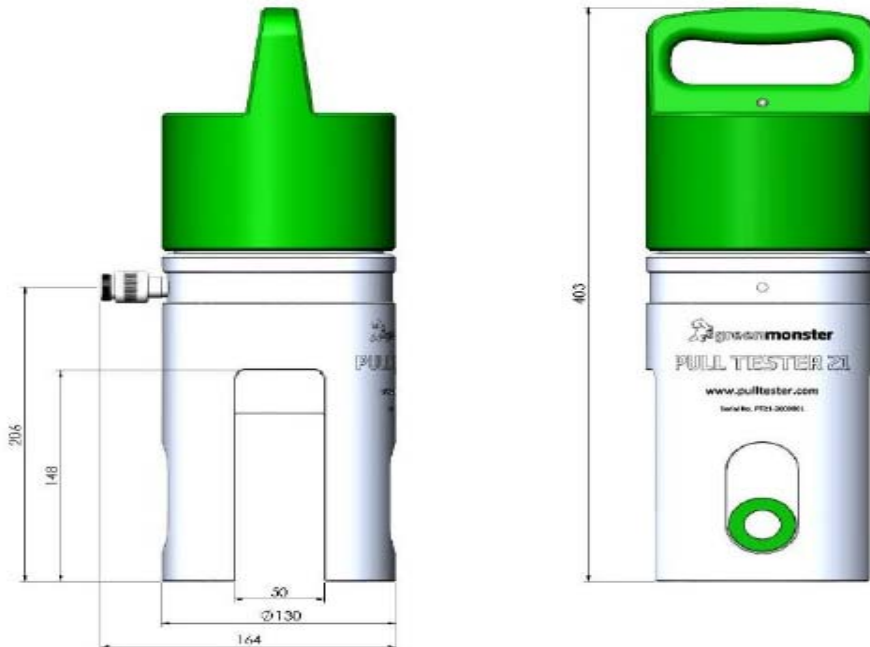

20T PAD EYE TESTER/PULL TESTER

LOAD PIN DIMENSIONS & CAPACITIES

! CAUTION !

The Working Load Limit (WLL) of each Load Pin is engraved on its head.

Working load limit is in Metric Tonnes (1,000kg)

Exceeding the WLL may result in damage to Load Pin.