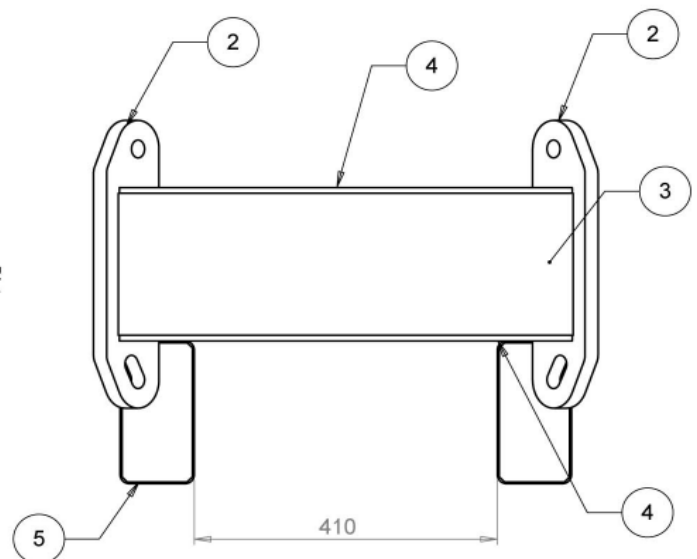

500Kg TEST WEIGHT

500 kg Test Weight

LIFTING & RIGGING EQUIPMENT FOR ALL LIFTING APPLICATIONS

- ✓ Hoisting Equipment
- ✓ Spreader Beams
- ✓ Winching Equipment
- ✓ Jacking Systems
- ✓ Lifting Equipment
- ✓ Weighing & Testing
- ✓ Lifting Slings
- ✓ Height Safety Gear