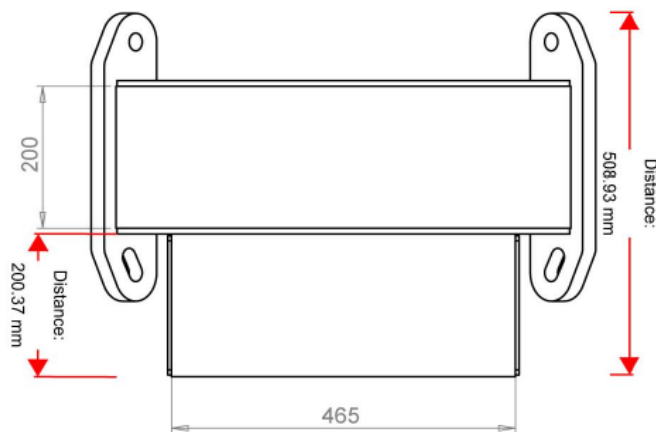

500Kg TEST WEIGHT

500 kg Test Weight

LIFTING & RIGGING EQUIPMENT FOR ALL LIFTING APPLICATIONS

- ✓ Hoisting Equipment
- ✓ Spreader Beams
- ✓ Winching Equipment
- ✓ Jacking Systems
- ✓ Lifting Equipment
- ✓ Weighing & Testing
- ✓ Lifting Slings
- ✓ Height Safety Gear