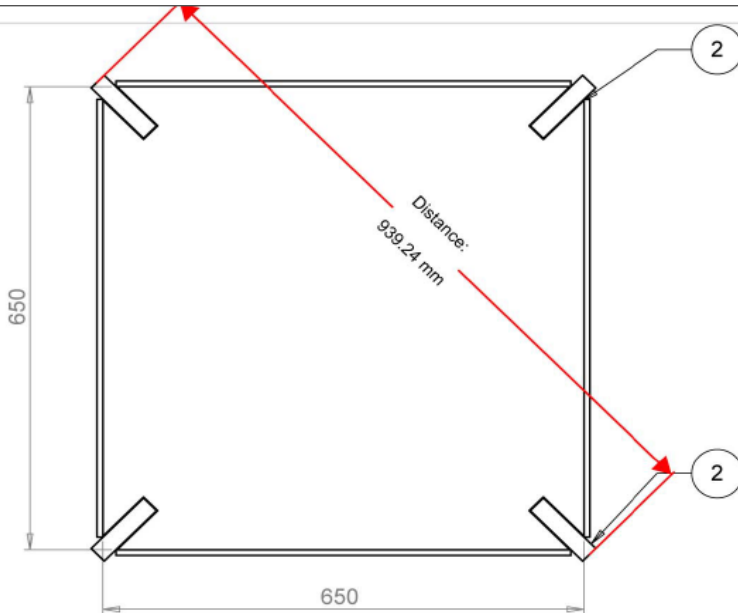

500Kg TEST WEIGHT

500 kg Test Weight

LIFTING & RIGGING EQUIPMENT FOR ALL LIFTING APPLICATIONS

- ✓ Hoisting Equipment
- ✓ Spreader Beams
- ✓ Winching Equipment
- ✓ Jacking Systems
- ✓ Lifting Equipment
- ✓ Weighing & Testing
- ✓ Lifting Slings
- ✓ Height Safety Gear